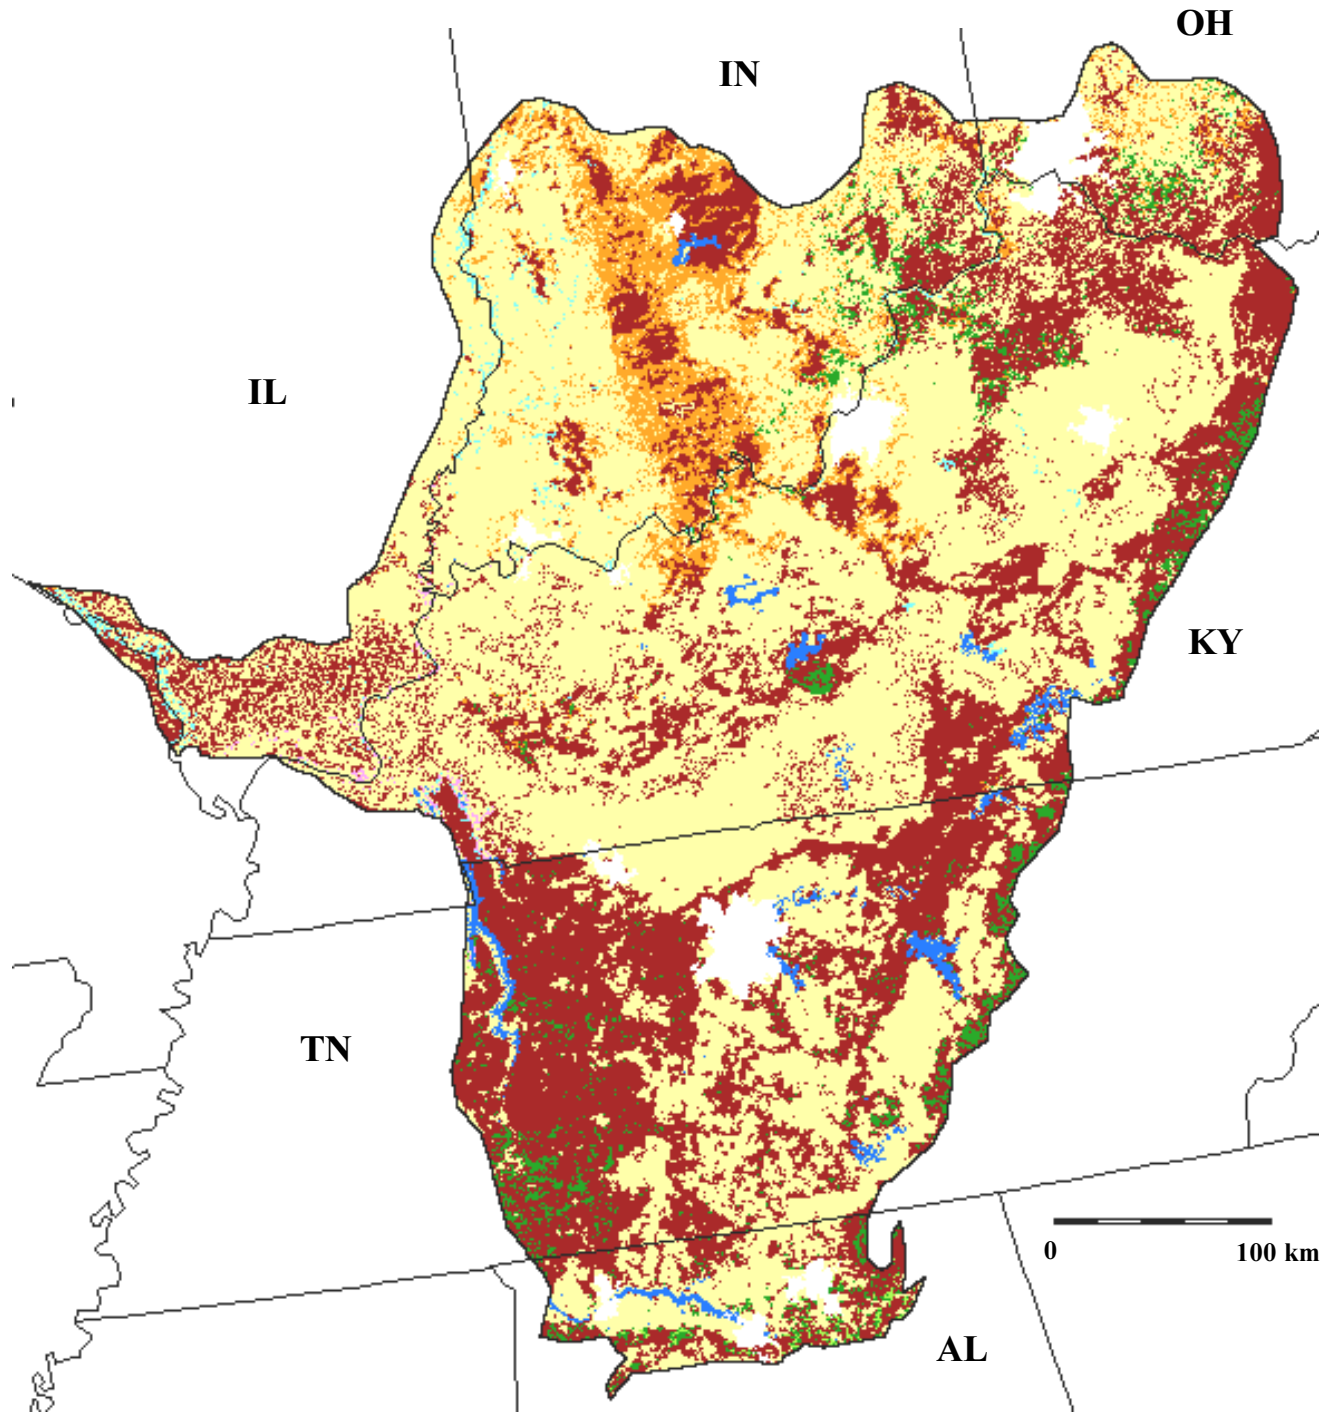

Forest cover types in the Interior Low Plateaus, physiographic area 14, from USFS FIA data

Funding for the preparation of this map was provided by the National Fish and Wildlife Foundation, through a challenge grant to The Nature Conservancy, Wings of the Americas program. Matching funds for this grant were donated by Canon U.S.A., Inc.