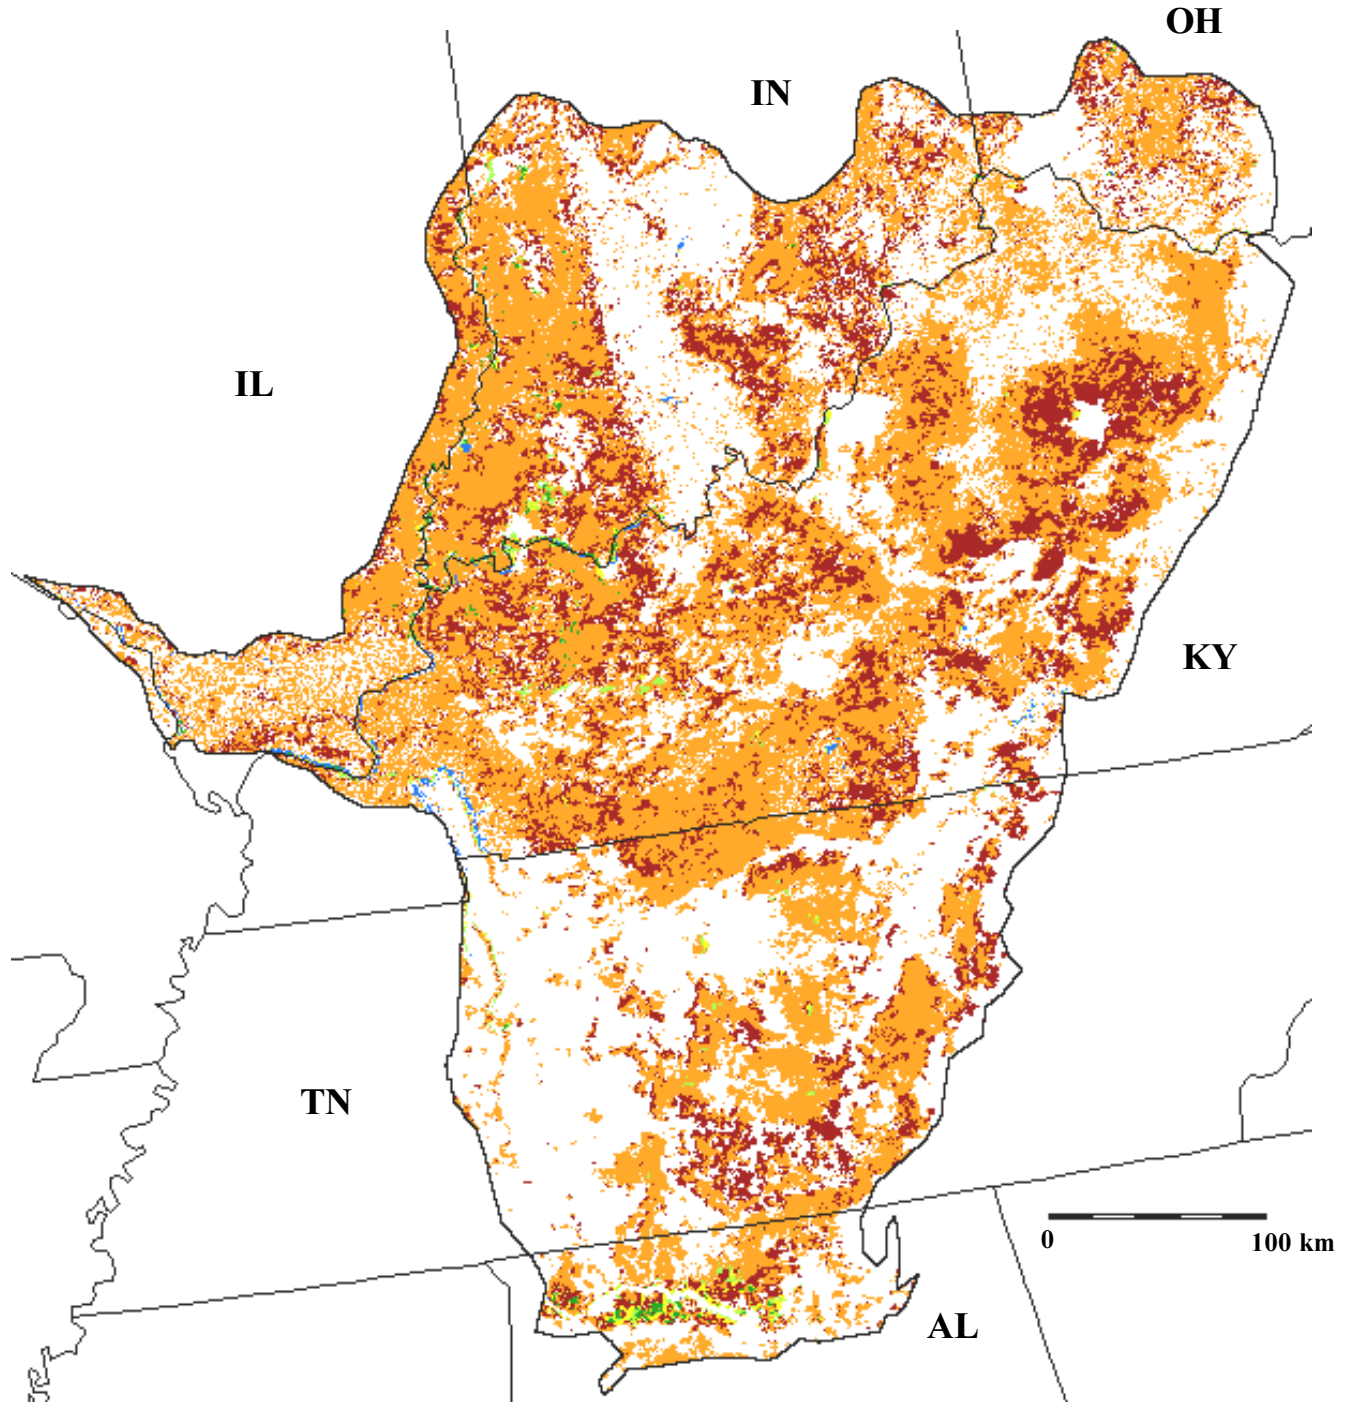

Nonforest cover types in the Interior Low Plateaus, physiographic area 14,
modified from USGS data

Funding for the preparation of this map was provided by the National Fish and Wildlife Foundation, through a challenge grant to The Nature Conservancy, Wings of the Americas program. Matching funds for this grant were donated by Canon U.S.A., Inc.