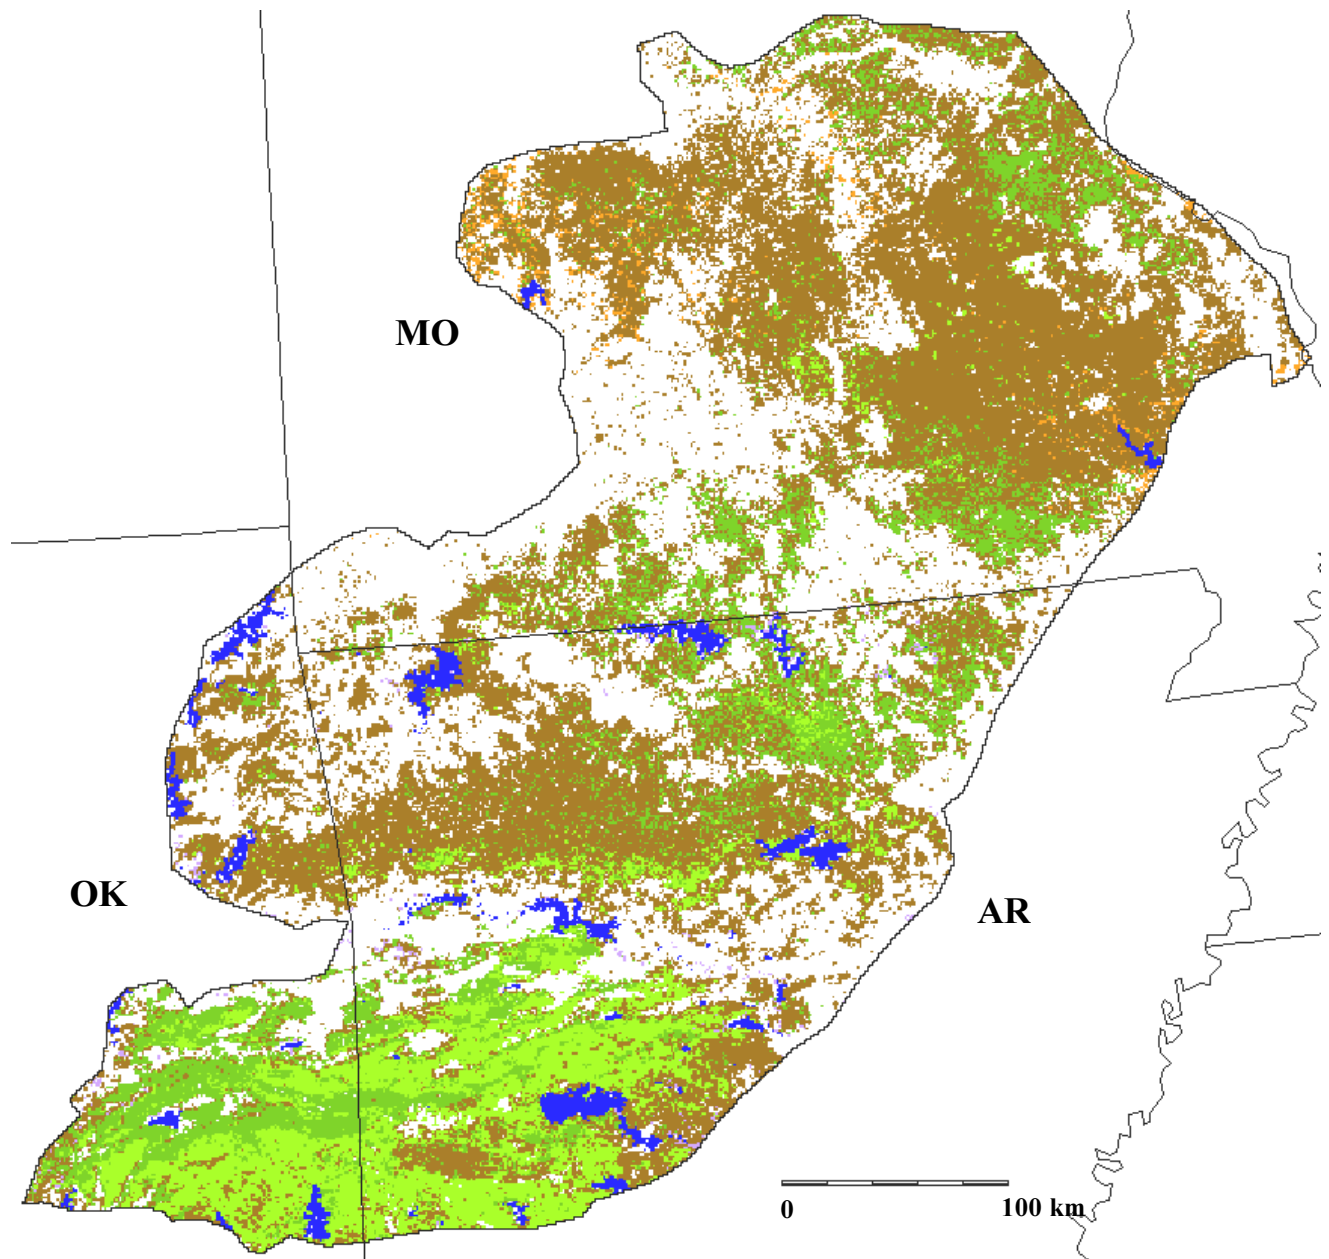

**Forested types in the Ozark-Ouachita Plateau, physiographic area 19,  
from USFS FIA data**

Funding for the preparation of this map was provided by the National Fish and Wildlife Foundation, through a challenge grant to The Nature Conservancy, Wings of the Americas program. Matching funds for this grant were donated by Canon U.S.A., Inc.