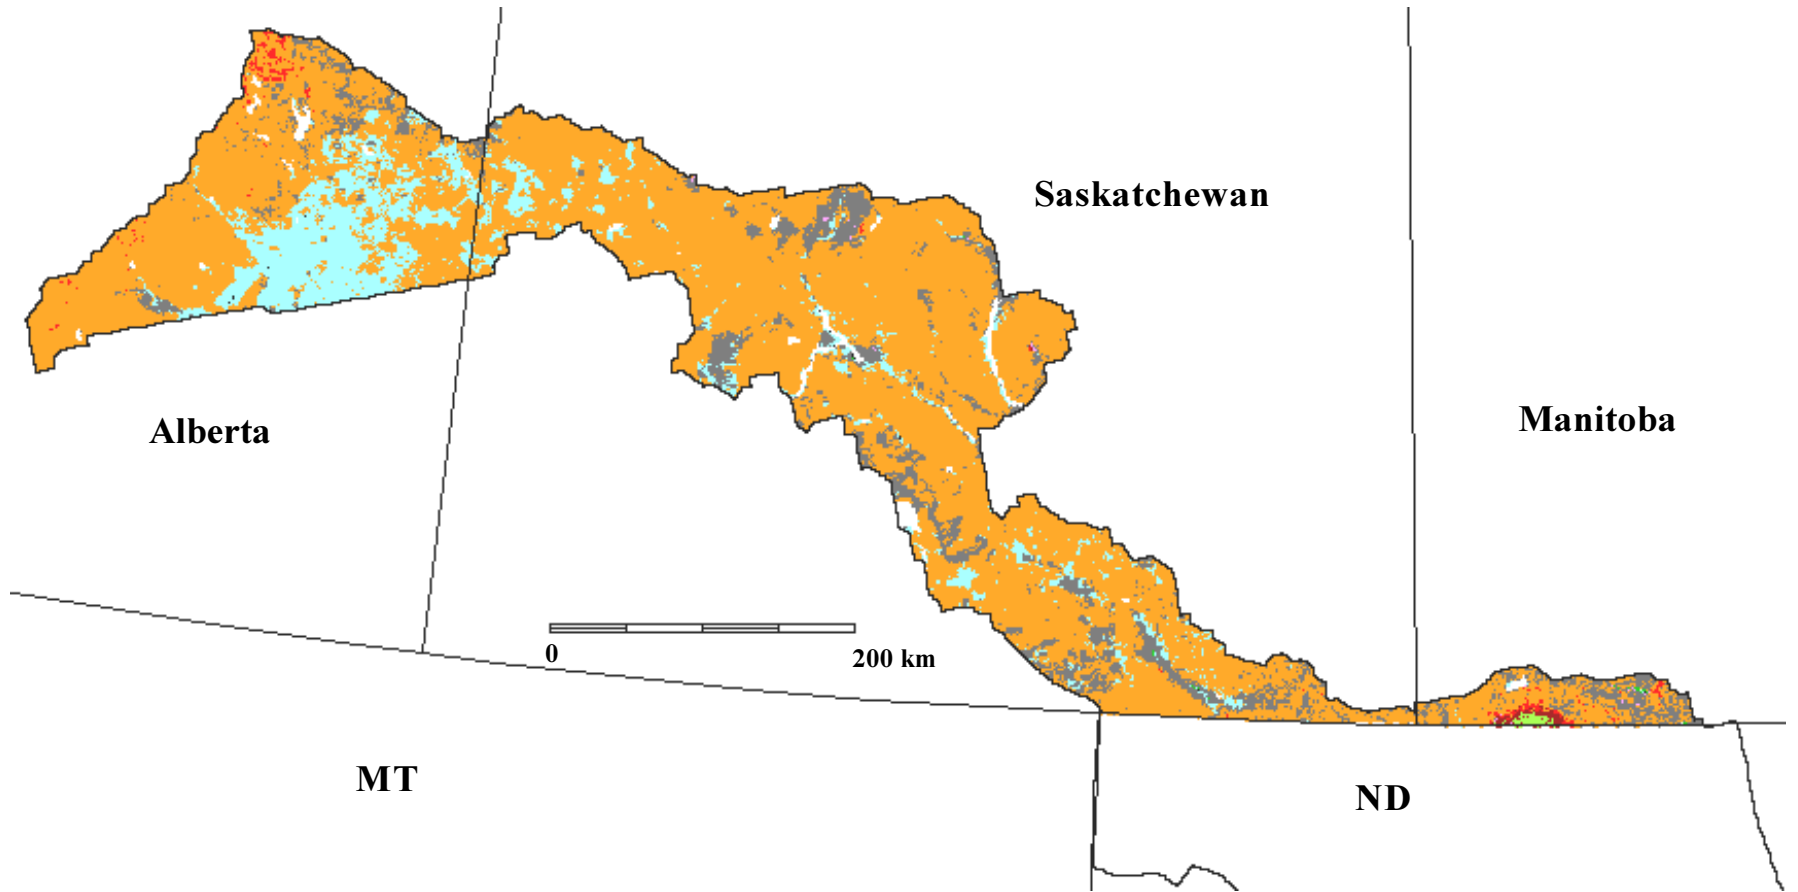

Forest and nonforest cover types in the Canadian portion of the Northern Mixed Grass Prairie, physiographic area 37, from CCRS data.

Funding for the preparation of this map was provided by the National Fish and Wildlife Foundation, through a challenge grant to The Nature Conservancy, Wings of the Americas program. Matching funds for this grant were donated by Canon U.S.A., Inc.