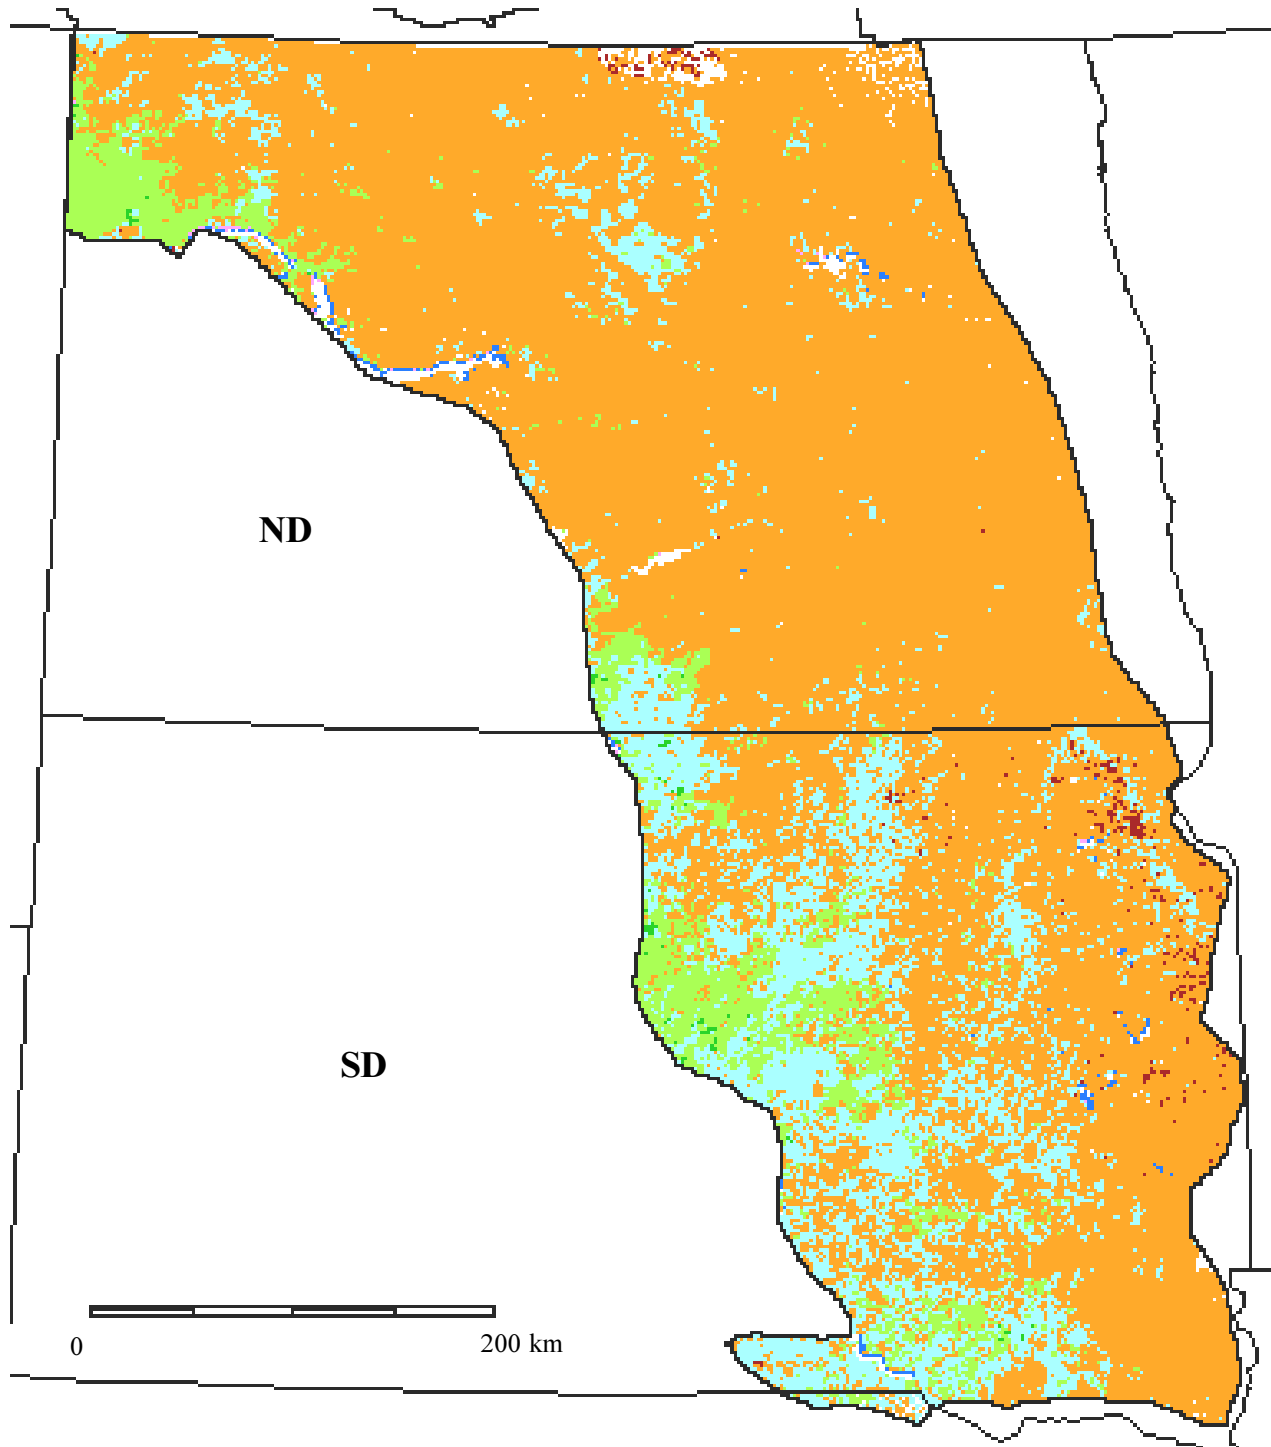

Nonforest cover types in the U.S. portion of the Northern Mixed Grass Prairie, physiographic area 37, modified from USGS data

Funding for the preparation of this map was provided by the National Fish and Wildlife Foundation, through a challenge grant to The Nature Conservancy, Wings of the Americas program. Matching funds for this grant were donated by Canon U.S.A., Inc.