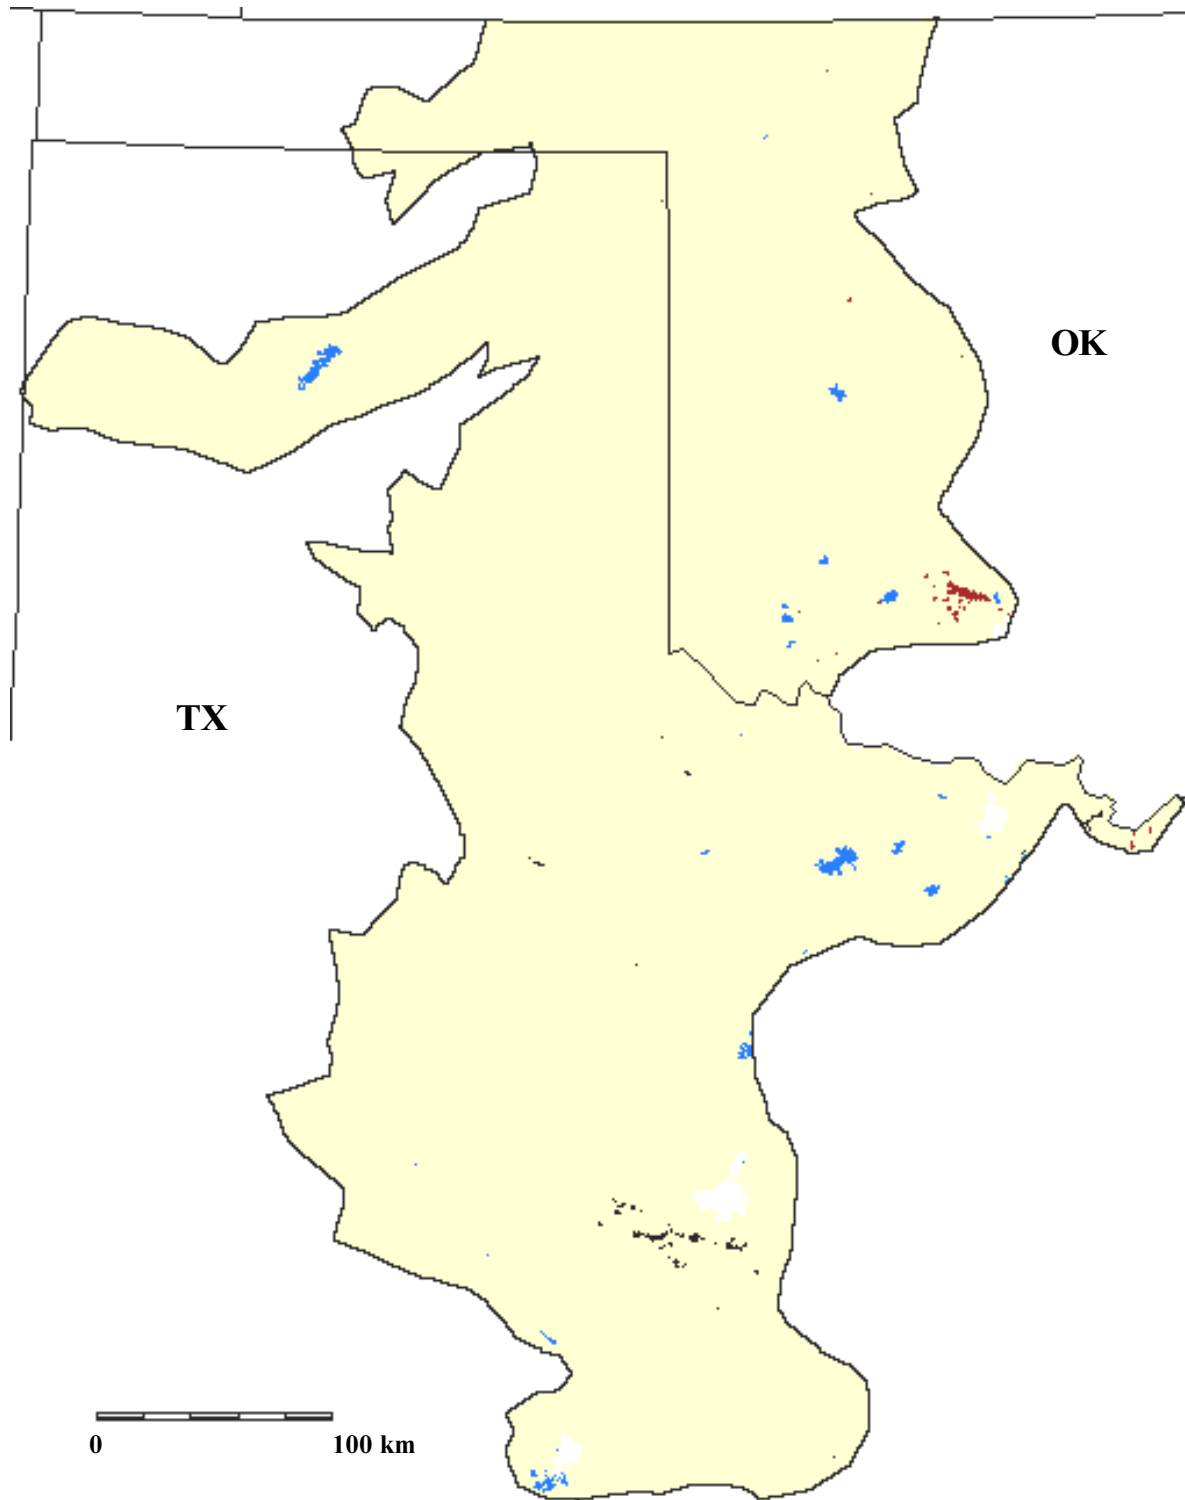

Forest cover types in the Rolling Red Plains, physiographic area 54, from USFS FIA data

Funding for the preparation of this map was provided by the National Fish and Wildlife Foundation, through a challenge grant to The Nature Conservancy, Wings of the Americas program. Matching funds for this grant were donated by Canon U.S.A., Inc.