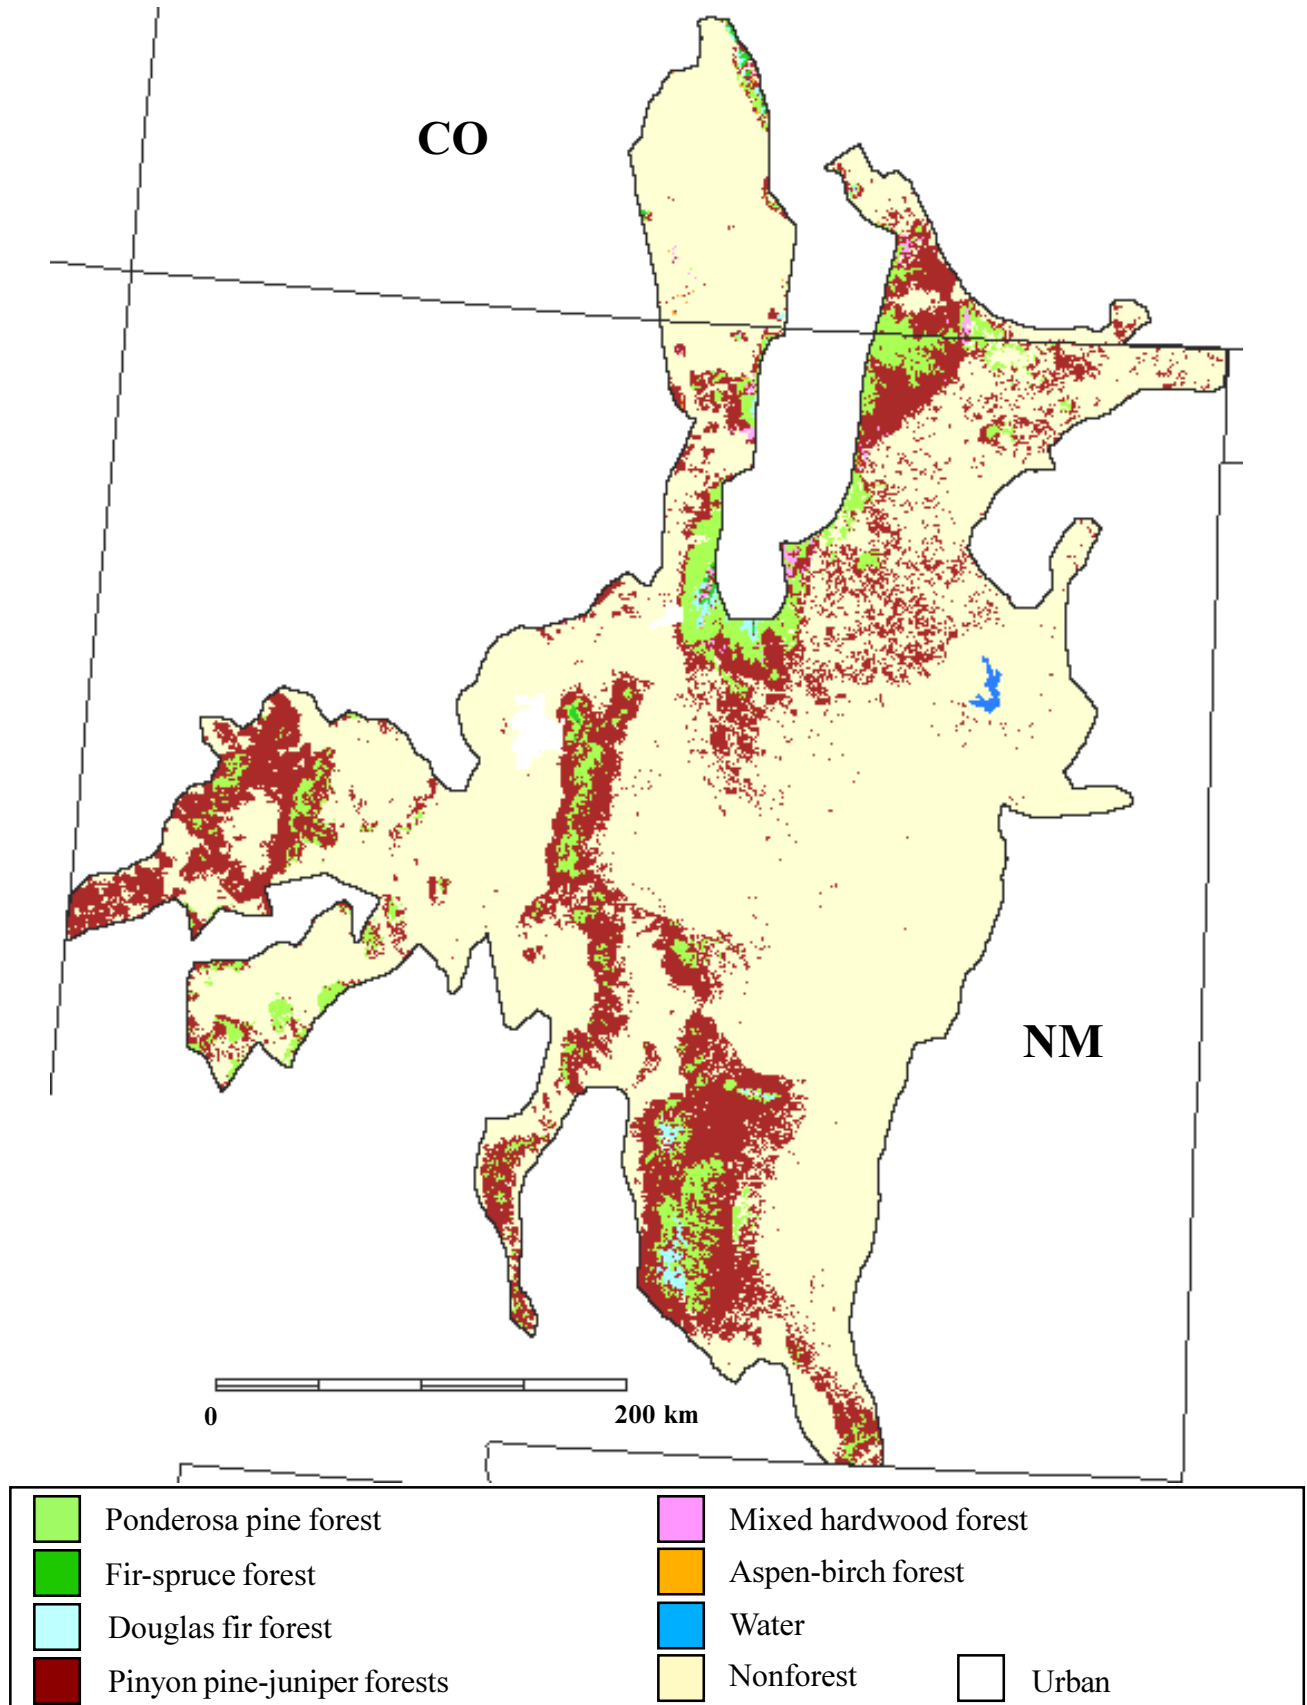

Forest types in the New Mexico Mesa and Plains, physiographic area 85, from USFS FIA data

Funding for the preparation of this map was provided by the National Fish and Wildlife Foundation, through a challenge grant to The Nature Conservancy, Wings of the Americas program. Matching funds for this grant were donated by Canon U.S.A., Inc.