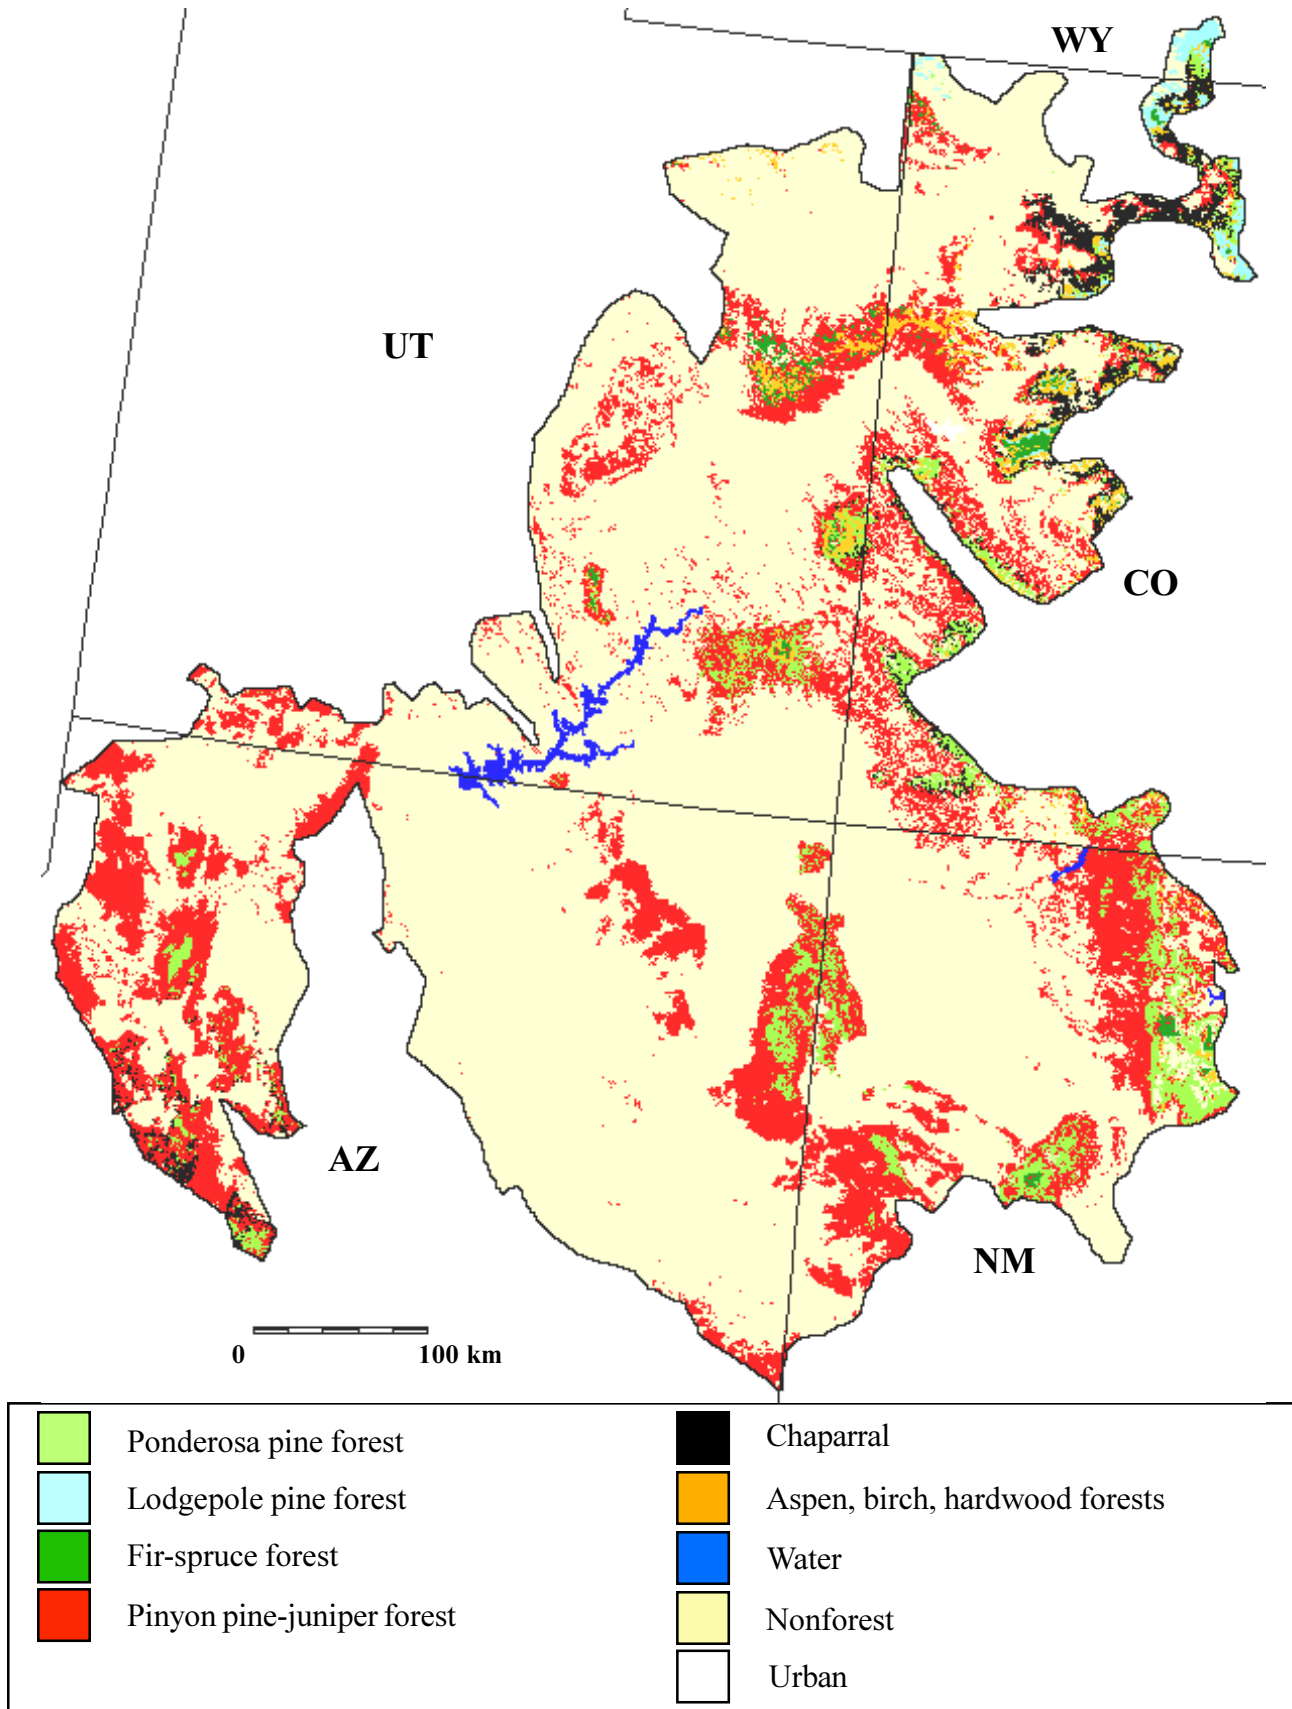

Forest types in the Colorado Plateau, physiographic area 87, from USFS FIA data

Funding for the preparation of this map was provided by the National Fish and Wildlife Foundation, through a challenge grant to The Nature Conservancy, Wings of the Americas program. Matching funds for this grant were donated by Canon U.S.A., Inc.