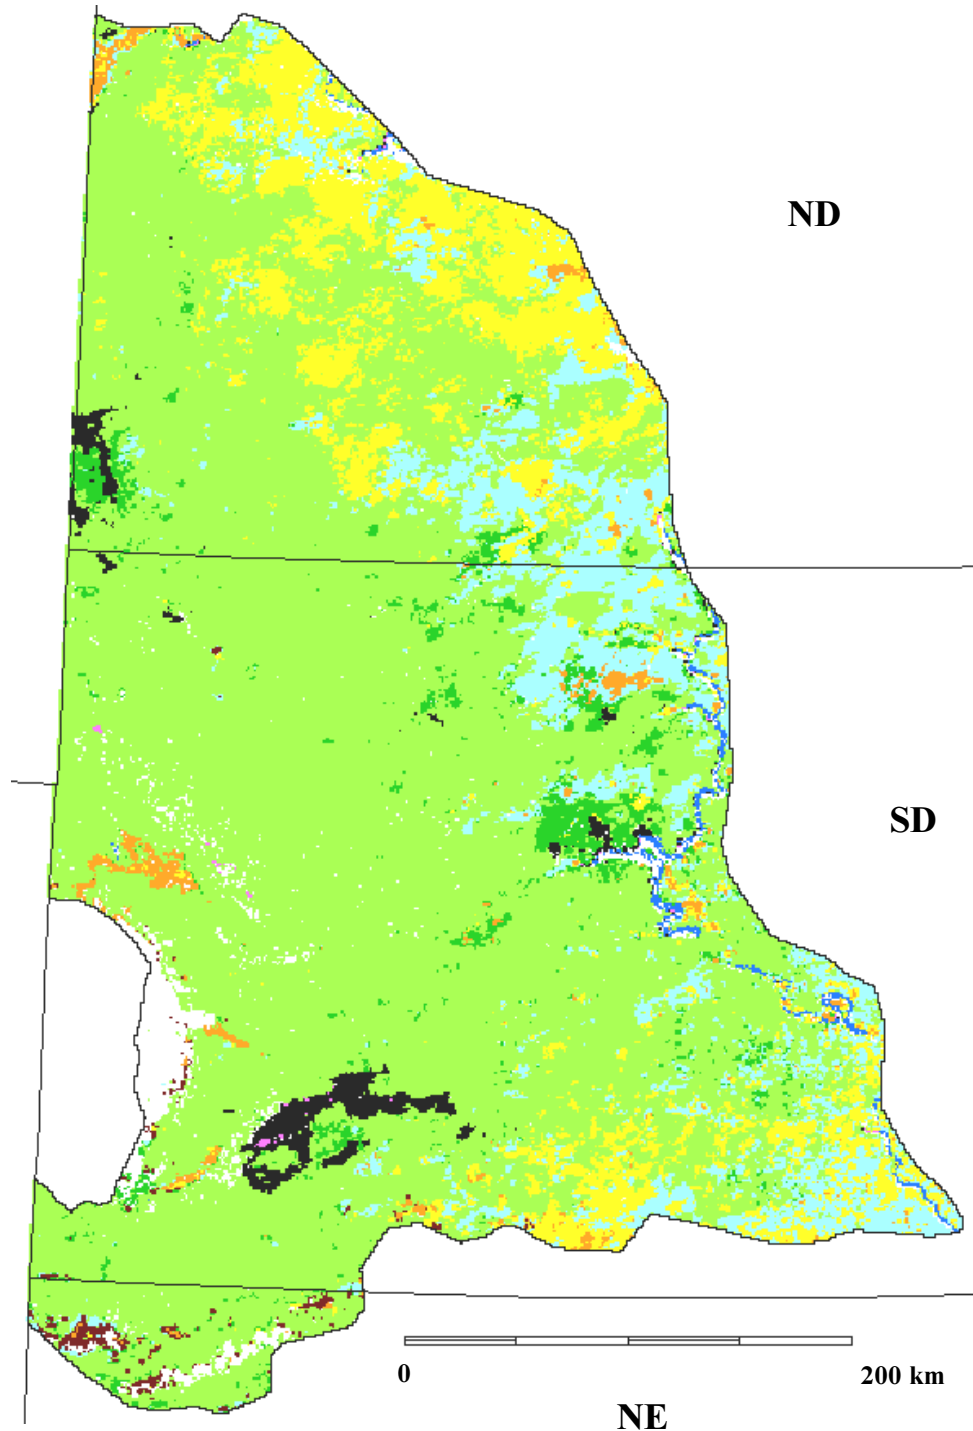

Nonforest cover types in the Glaciated Missouri Plateau, physiographic area 38, modified from USGS data

	Wheat, small grain crops		Riparian woodlands
	Irrigated agriculture, corn, soybeans		Greasewood, creosote brushlands
	Bluestem grassland		Sagebrush prairies
	Grama grassland		Water
	Wheatgrass grassland		Forest, water from USFS FIA database

Funding for the preparation of this map was provided by the National Fish and Wildlife Foundation, through a challenge grant to The Nature Conservancy, Wings of the Americas program. Matching funds for this grant were donated by Canon U.S.A., Inc.