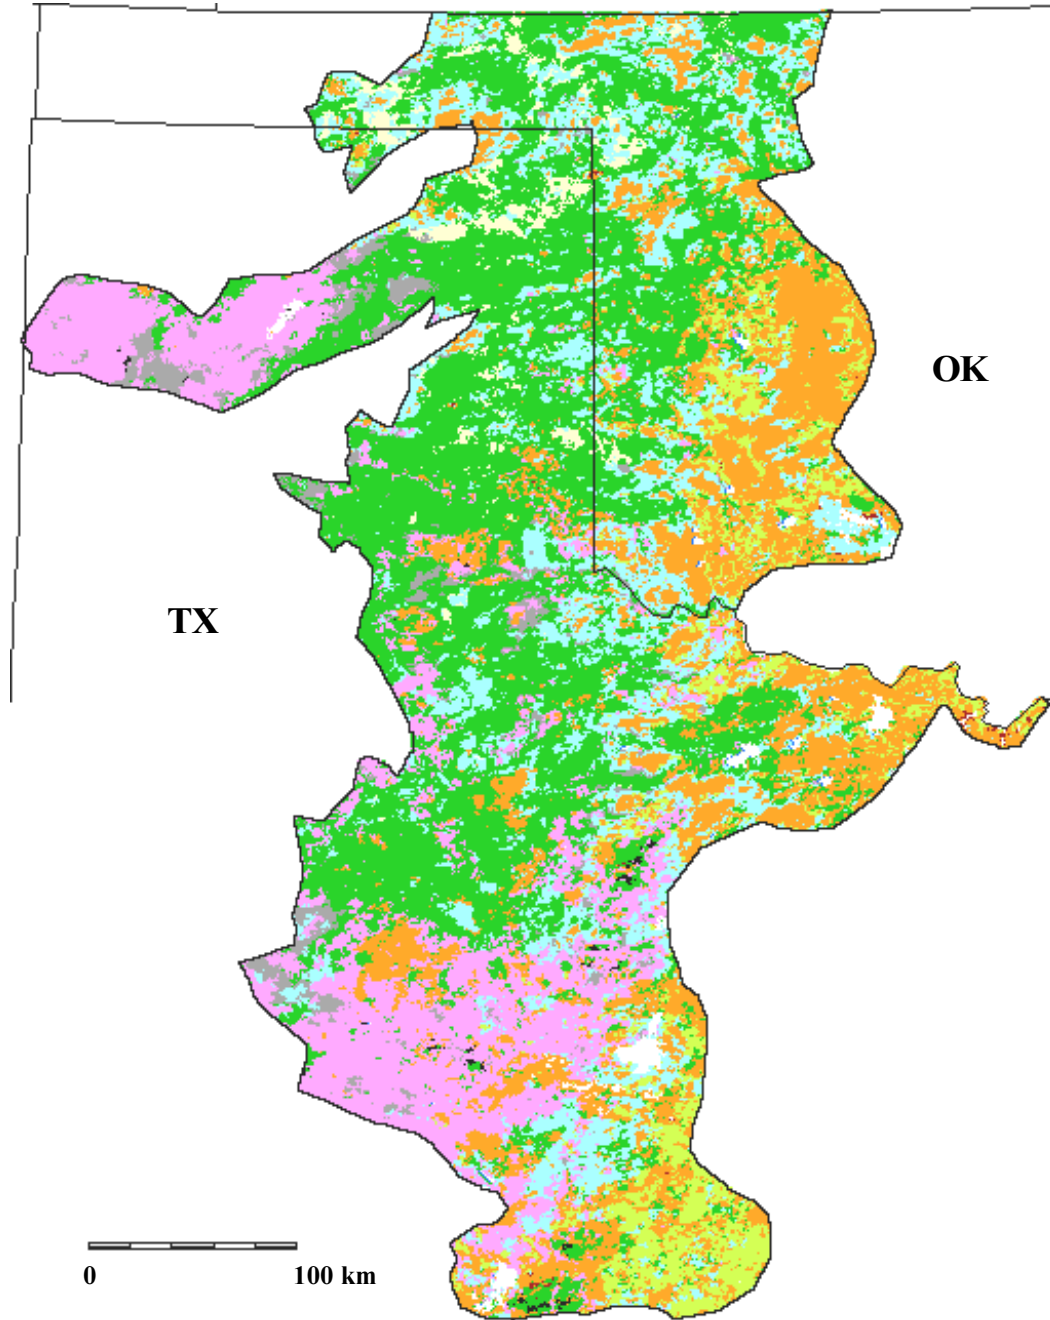

Nonforest cover types in the Red Rolling Plains, physiographic area 54, modified from USGS data

Funding for the preparation of this map was provided by the National Fish and Wildlife Foundation, through a challenge grant to The Nature Conservancy, Wings of the Americas program. Matching funds for this grant were donated by Canon U.S.A., Inc.