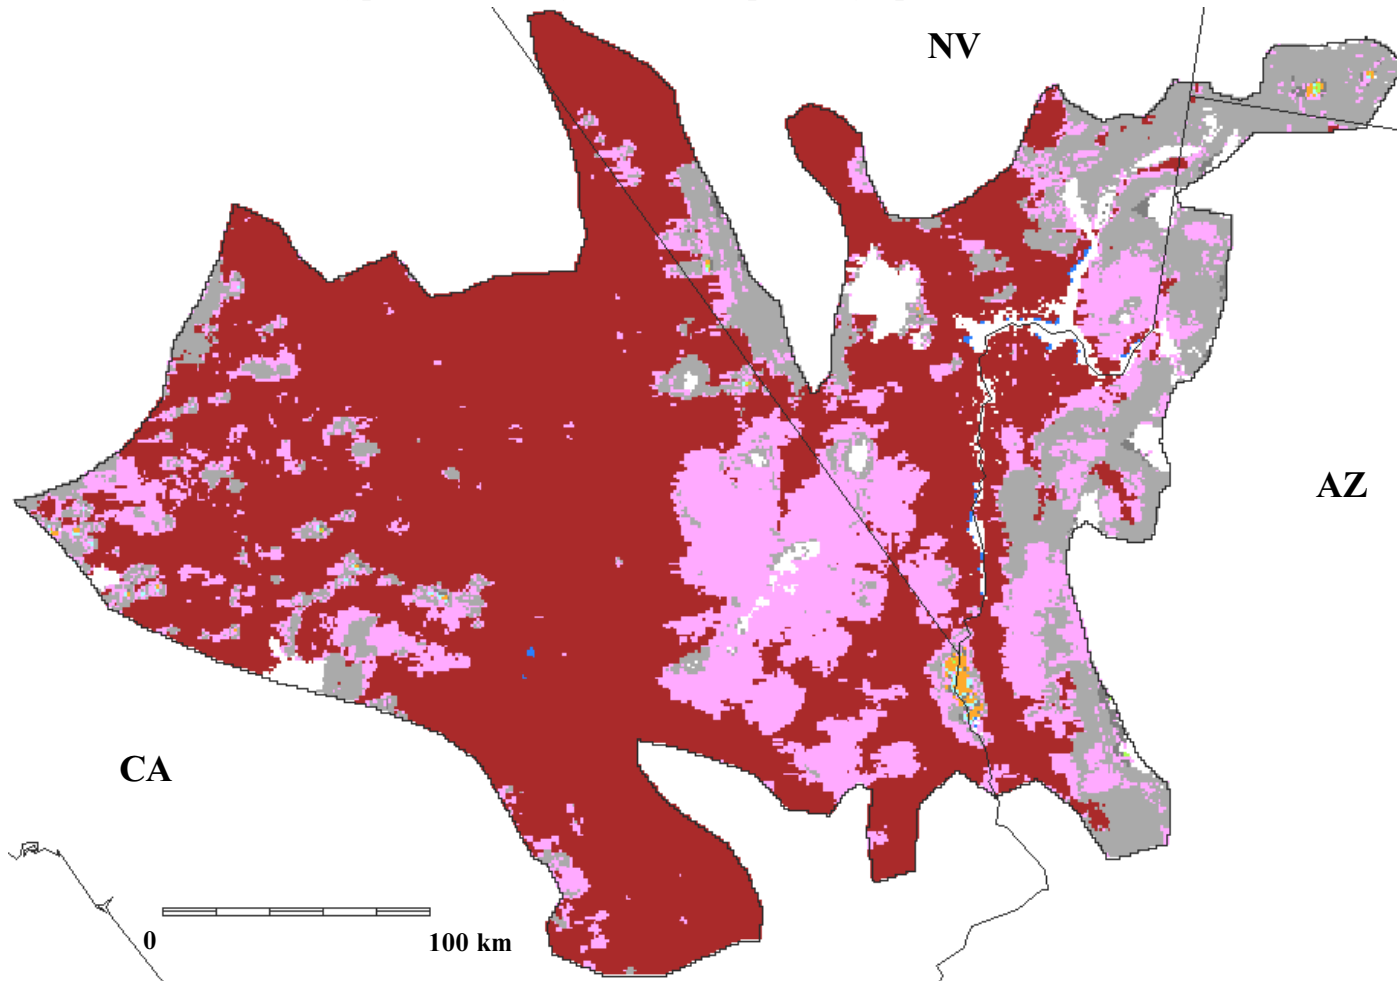

Forest and nonforest cover types in the Mojave Desert, physiographic area 83, modified from USGS data.

Funding for the preparation of this map was provided by the National Fish and Wildlife Foundation, through a challenge grant to The Nature Conservancy, Wings of the Americas program. Matching funds for this grant were donated by Canon U.S.A., Inc.