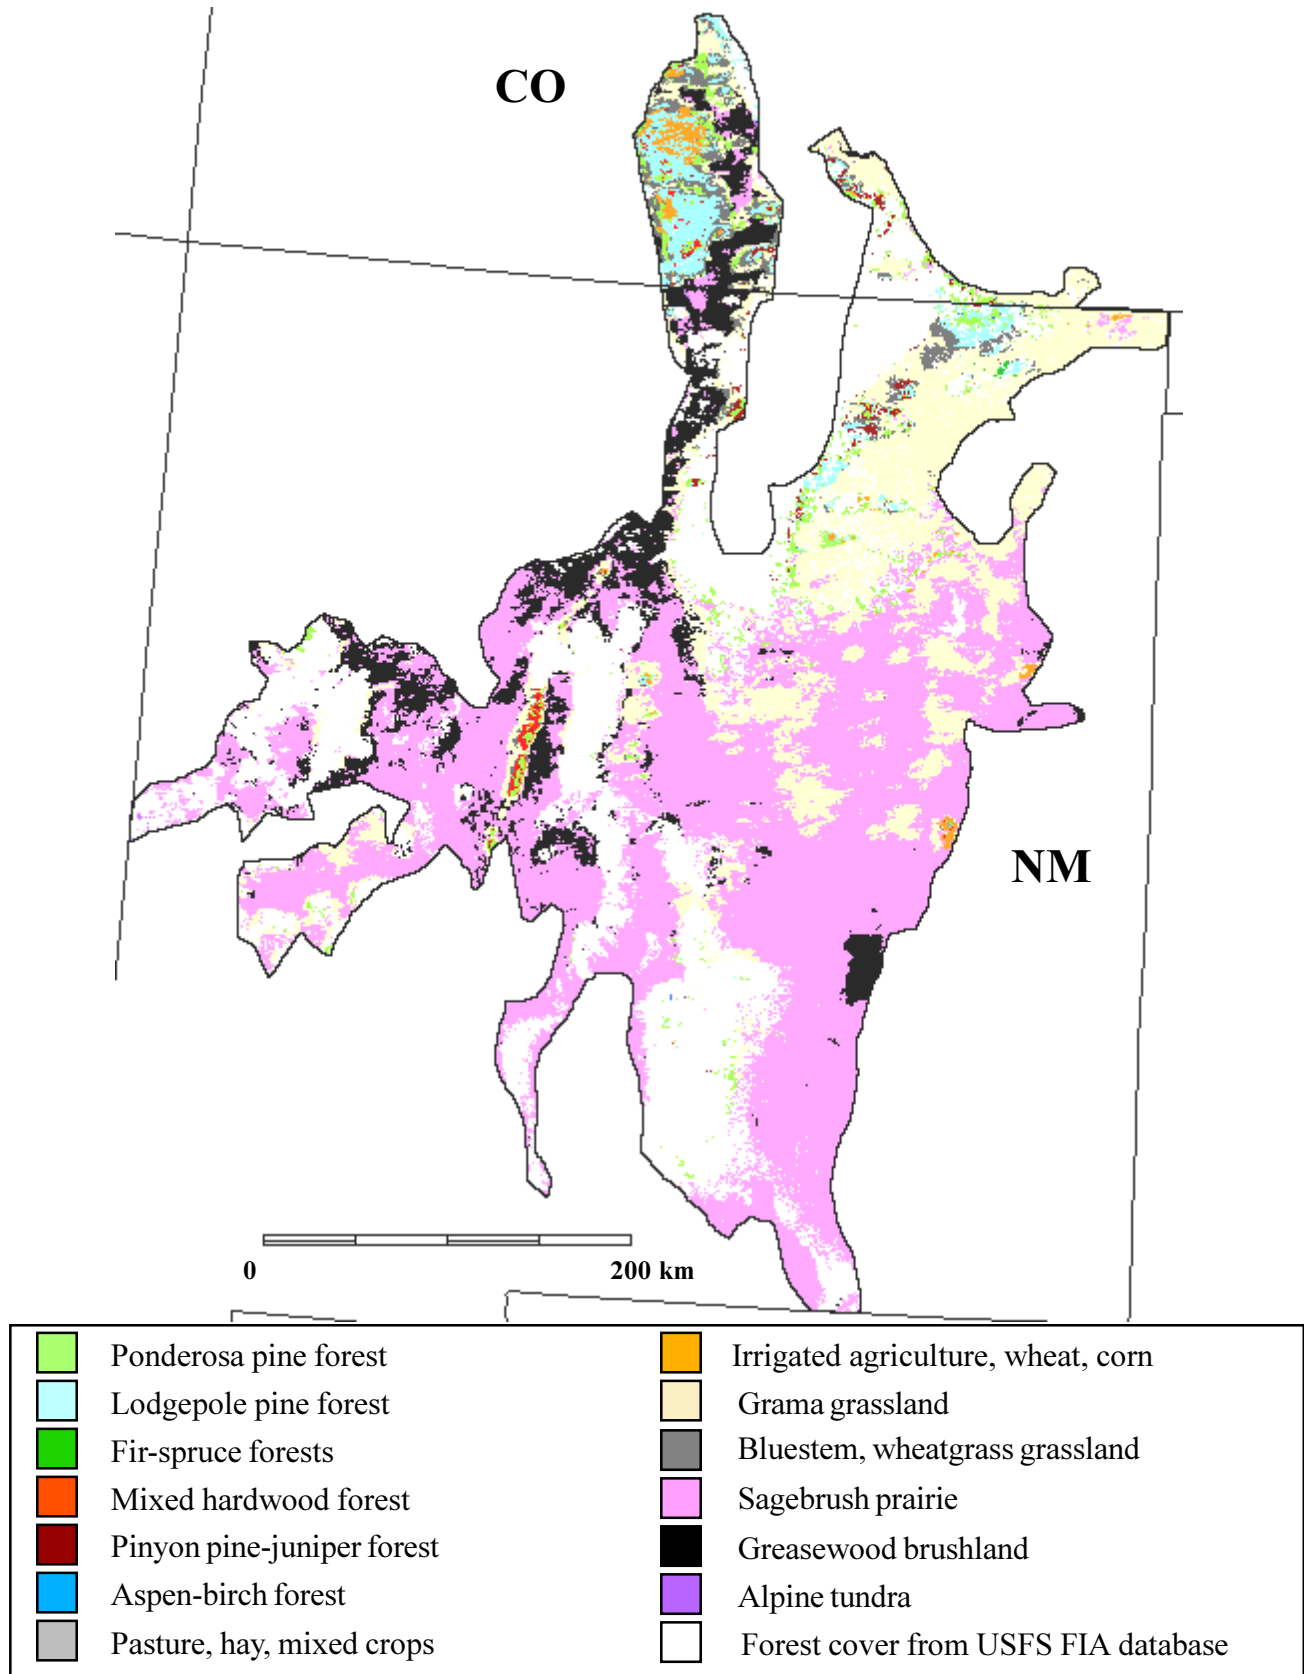

Forest and nonforest cover types in the New Mexico Mesa and Plains, physiographic area 85, modified from USGS data

Funding for the preparation of this map was provided by the National Fish and Wildlife Foundation, through a challenge grant to The Nature Conservancy, Wings of the Americas program. Matching funds for this grant were donated by Canon U.S.A., Inc.